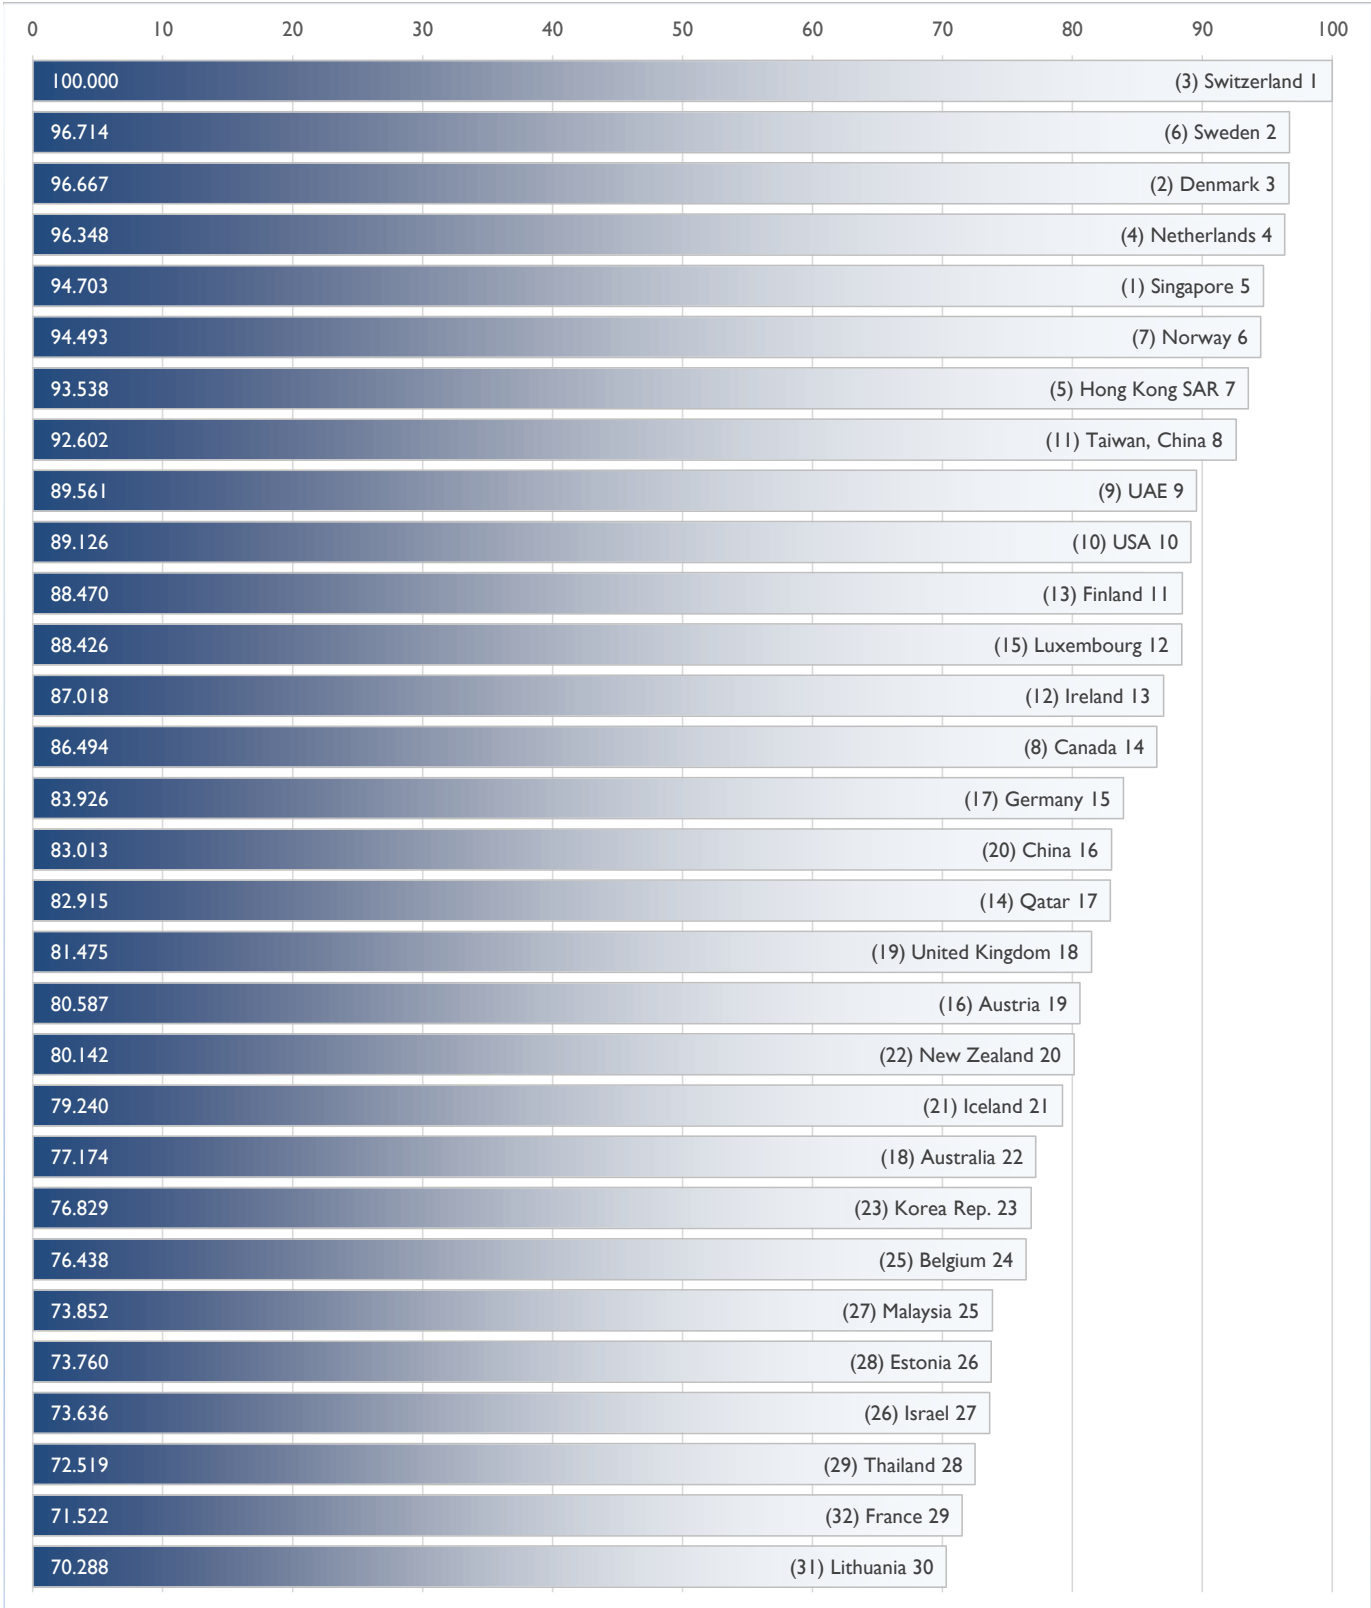

The 2021 IMD World

COMPETITIVENESS RANKING (Ranks 1 - 30)

(2020 rankings are in parentheses)

Competitiveness Ranking

COMPETITIVENESS RANKING (Ranks 31 - 64)

The IMD World Competitiveness Ranking presents the 2021 overall ranking for the 64 economies covered by the WCY. The economies are ranked from the most to the least competitive and the results from the previous year's ranking (2020) are shown in brackets. The Scores shown to the left are actually indices (0 to 100) generated for the unique purpose of constructing charts and graphics.

(2020 rankings are in parentheses)