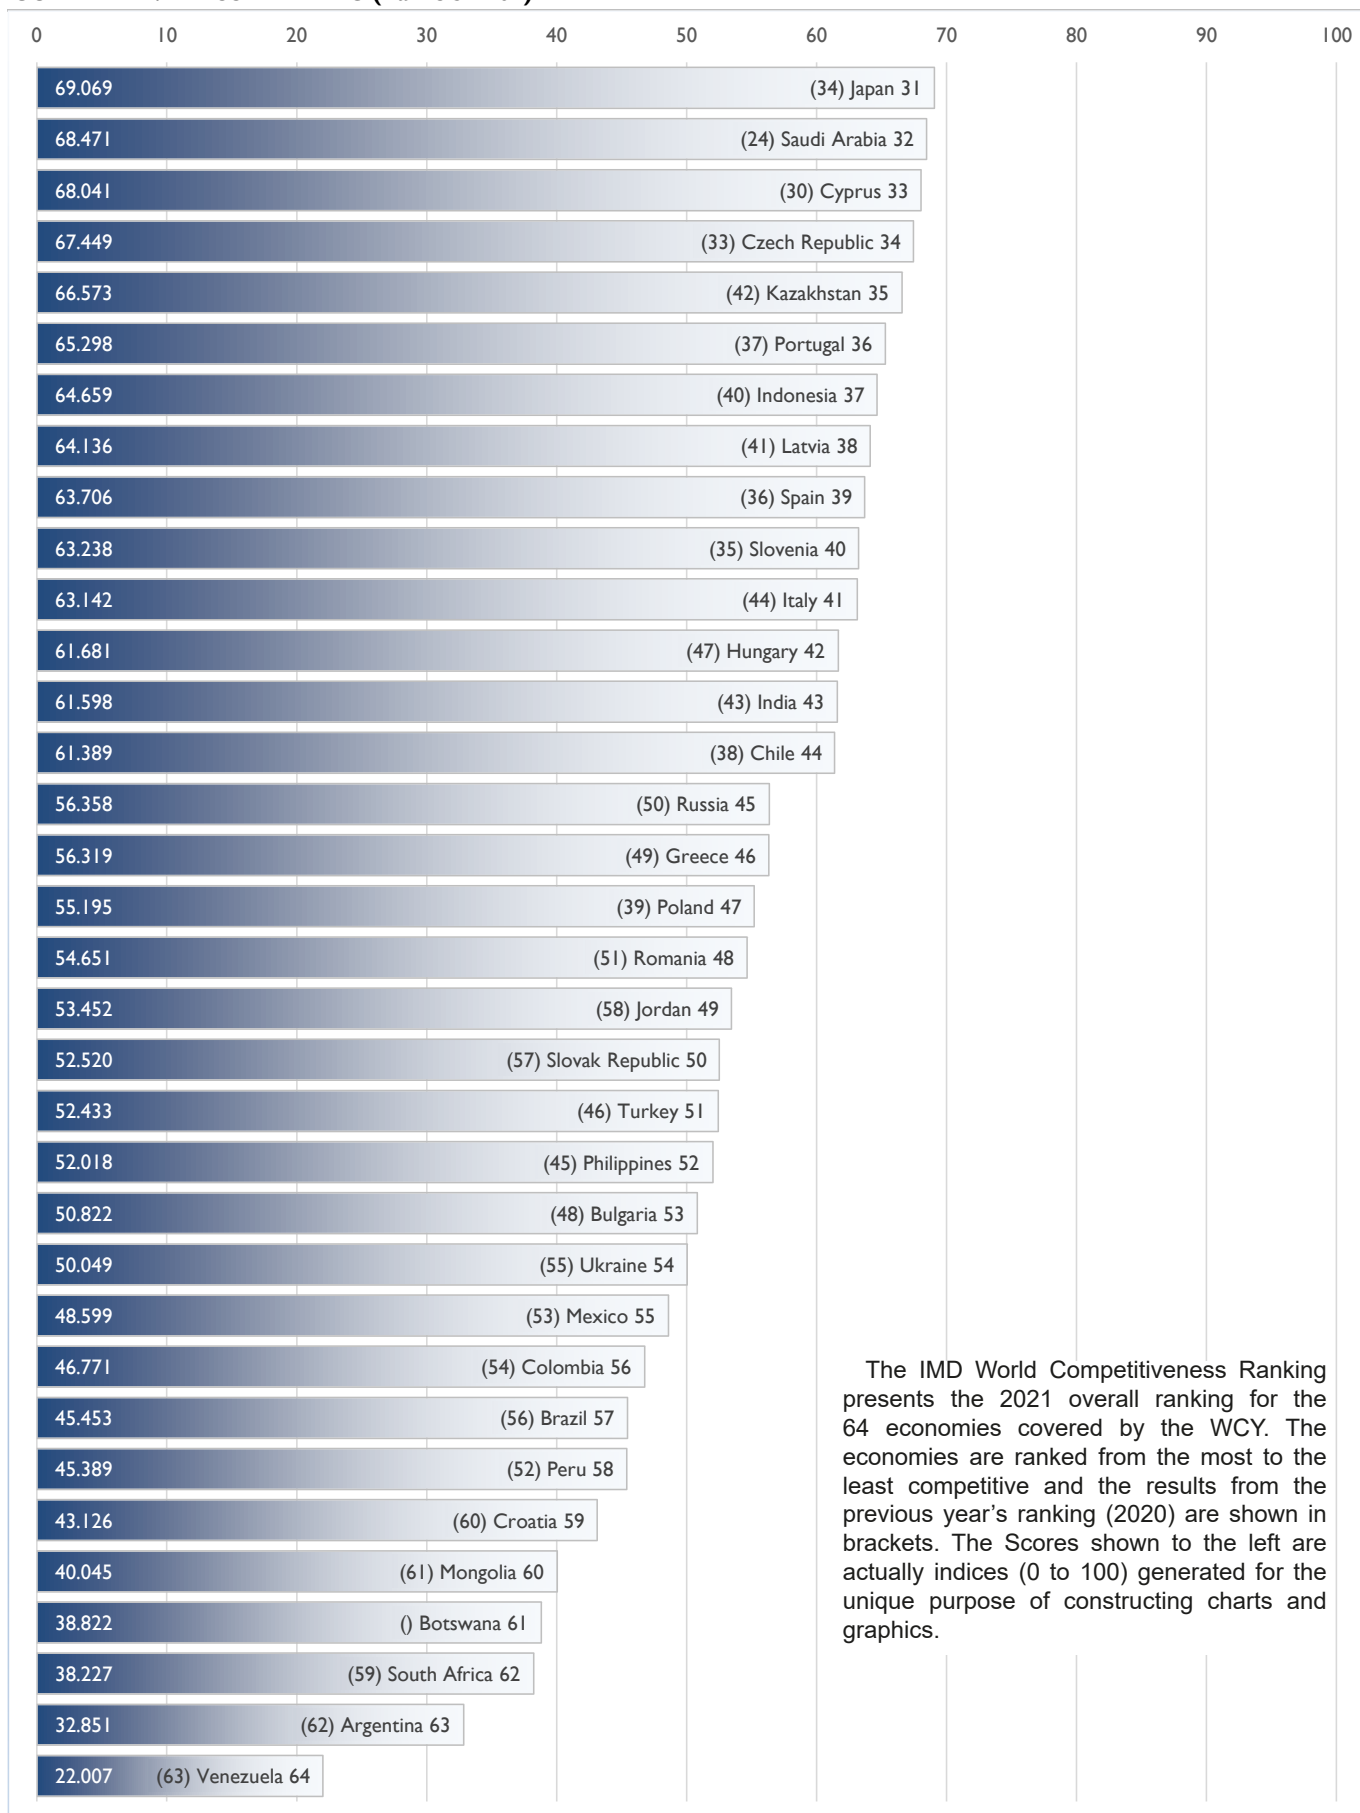

The 2021 IMD World

COMPETITIVENESS RANKING (Ranks 1 - 30)

(2020 rankings are in parentheses)

Competitiveness Ranking

COMPETITIVENESS RANKING (Ranks 31 - 64)

The IMD World Competitiveness Ranking presents the 2021 overall ranking for the 64 economies covered by the WCY. The economies are ranked from the most to the least competitive and the results from the previous year's ranking (2020) are shown in brackets. The Scores shown to the left are actually indices (0 to 100) generated for the unique purpose of constructing charts and graphics.

(2020 rankings are in parentheses)